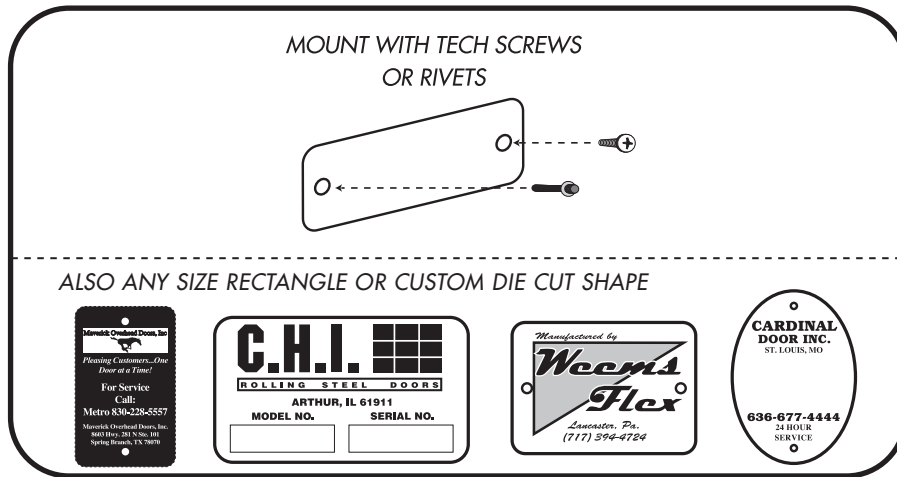

TECH SCREW MOUNT - NO ADHESIVE

SOLID FOAM TAPE MOUNT - MOUNTING HOLES OPTIONAL

LAMINATION

Our nameplates come standard with mylar lamination. We also offer Tuf-Cote lamination for an additional cost, which adds to the durability.