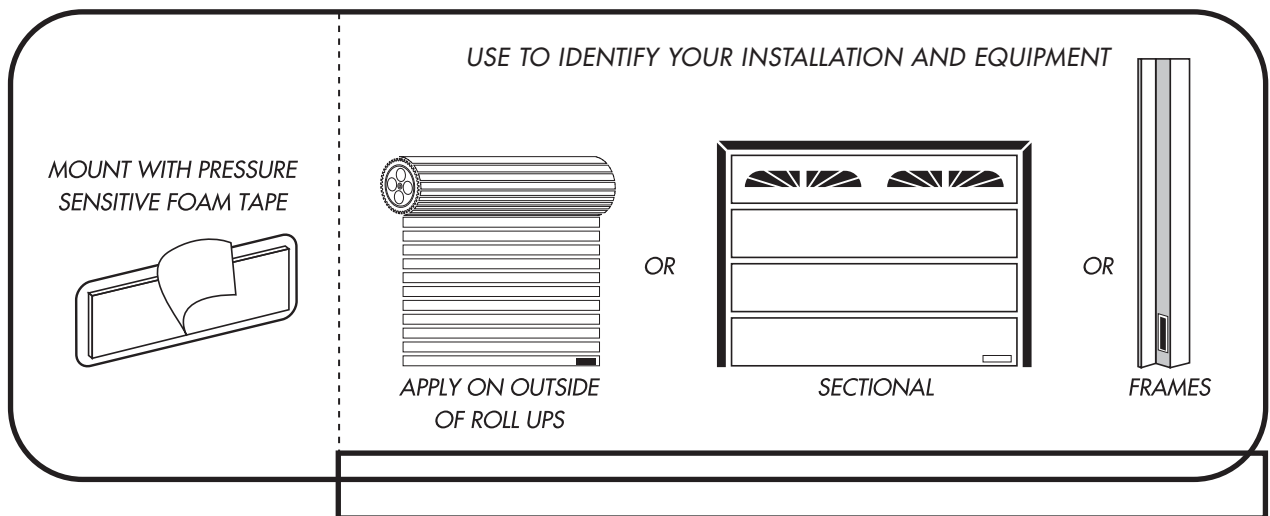

TECH SCREW MOUNT - NO ADHESIVE

SOLID FOAM TAPE MOUNT - MOUNTING HOLES OPTIONAL

LAMINATION

Our nameplates come standard with mylar lamination. We also offer Tuf-Cote lamination for an additional cost, which adds to the durability.